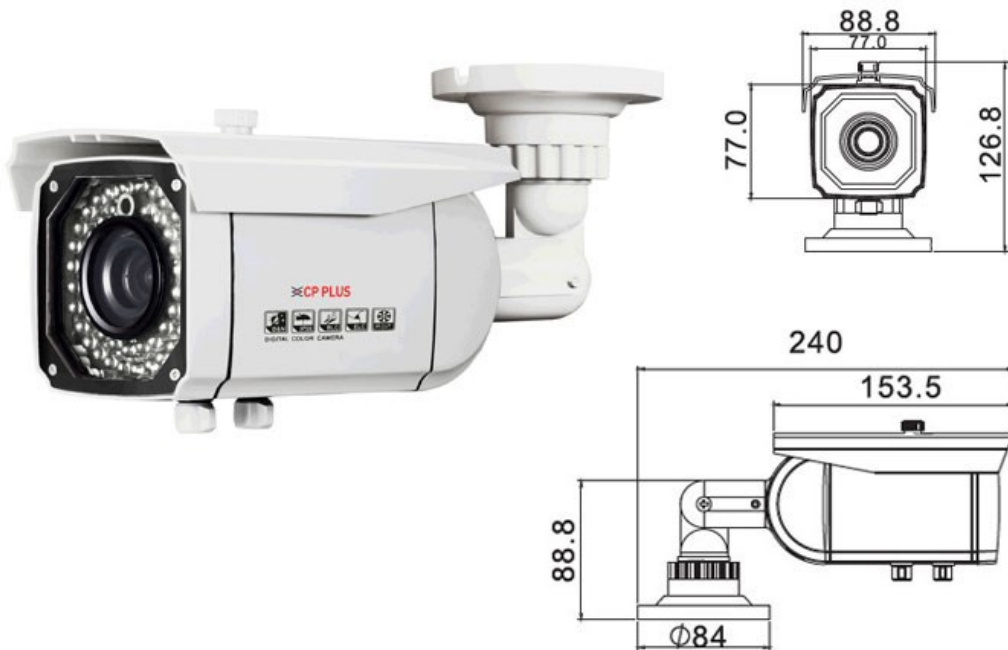

CP- GTC-T20FL5

2 MP Astra HD VF IR Bullet Camera - 50 Mtr.

Astra HD
camera

Main Features

- 1.2.7" 2 MP HQIS Pro Image Sensor
- 25/30fps@1080P
- Day/Night(ICR), AWB, AGC, BLC
- Plug-n-Play HD/SD Camera
- 2.8~12 mm Varifocal Lens
- Equipped with fine IR LEDs for clearer night vision
- IR Range of 50 Mtr.
- Compatible with HDx, AHD, HDCVI, CVBS and HDTV DVRs
- IP66

CP- GTC-T20FL5

2 MP Astra HD VF IR Bullet Camera - 50 Mtr.

Astra HD
camera

Feature

Image Sensor
Minimum Illumination
Shutter Speed
White Balance
Gain Control(AGC)
Lens
S/N Ratio
Back Light Compensation
Resolution
Video Output
ICR
IR
No. of IR LEDs
Operating Temperature
Humidity
Power Source
Power Consumption
Weatherproof Standard
Dimension
Weight

Specification

1/2.7" 2 MP HQIS Pro Image Sensor
Color(0.1Lux),White and Black(0.01Lux IR LED On)
1/50s(1/60s)-1/100,000s (Auto/Fixed)
Auto
Auto
2.8~12mm
≥52dB
Auto
1080P@25 fps
1.0Vp-p Composite Output (75Ω / BNC), HD-AHD(1080P)\ HD-TVI(1080P)\ HD-CVI(1080P)\ Support
IR Range of 50 Mtr.
48pcsφ5mm
- 20°C~ 55°C
10% ~ 90%
DC12V(+/-10%)
0.4W(2.5W after IR LED Powered on)
IP66
240mm x 88.8mm x 88.8mm
0.9Kg.